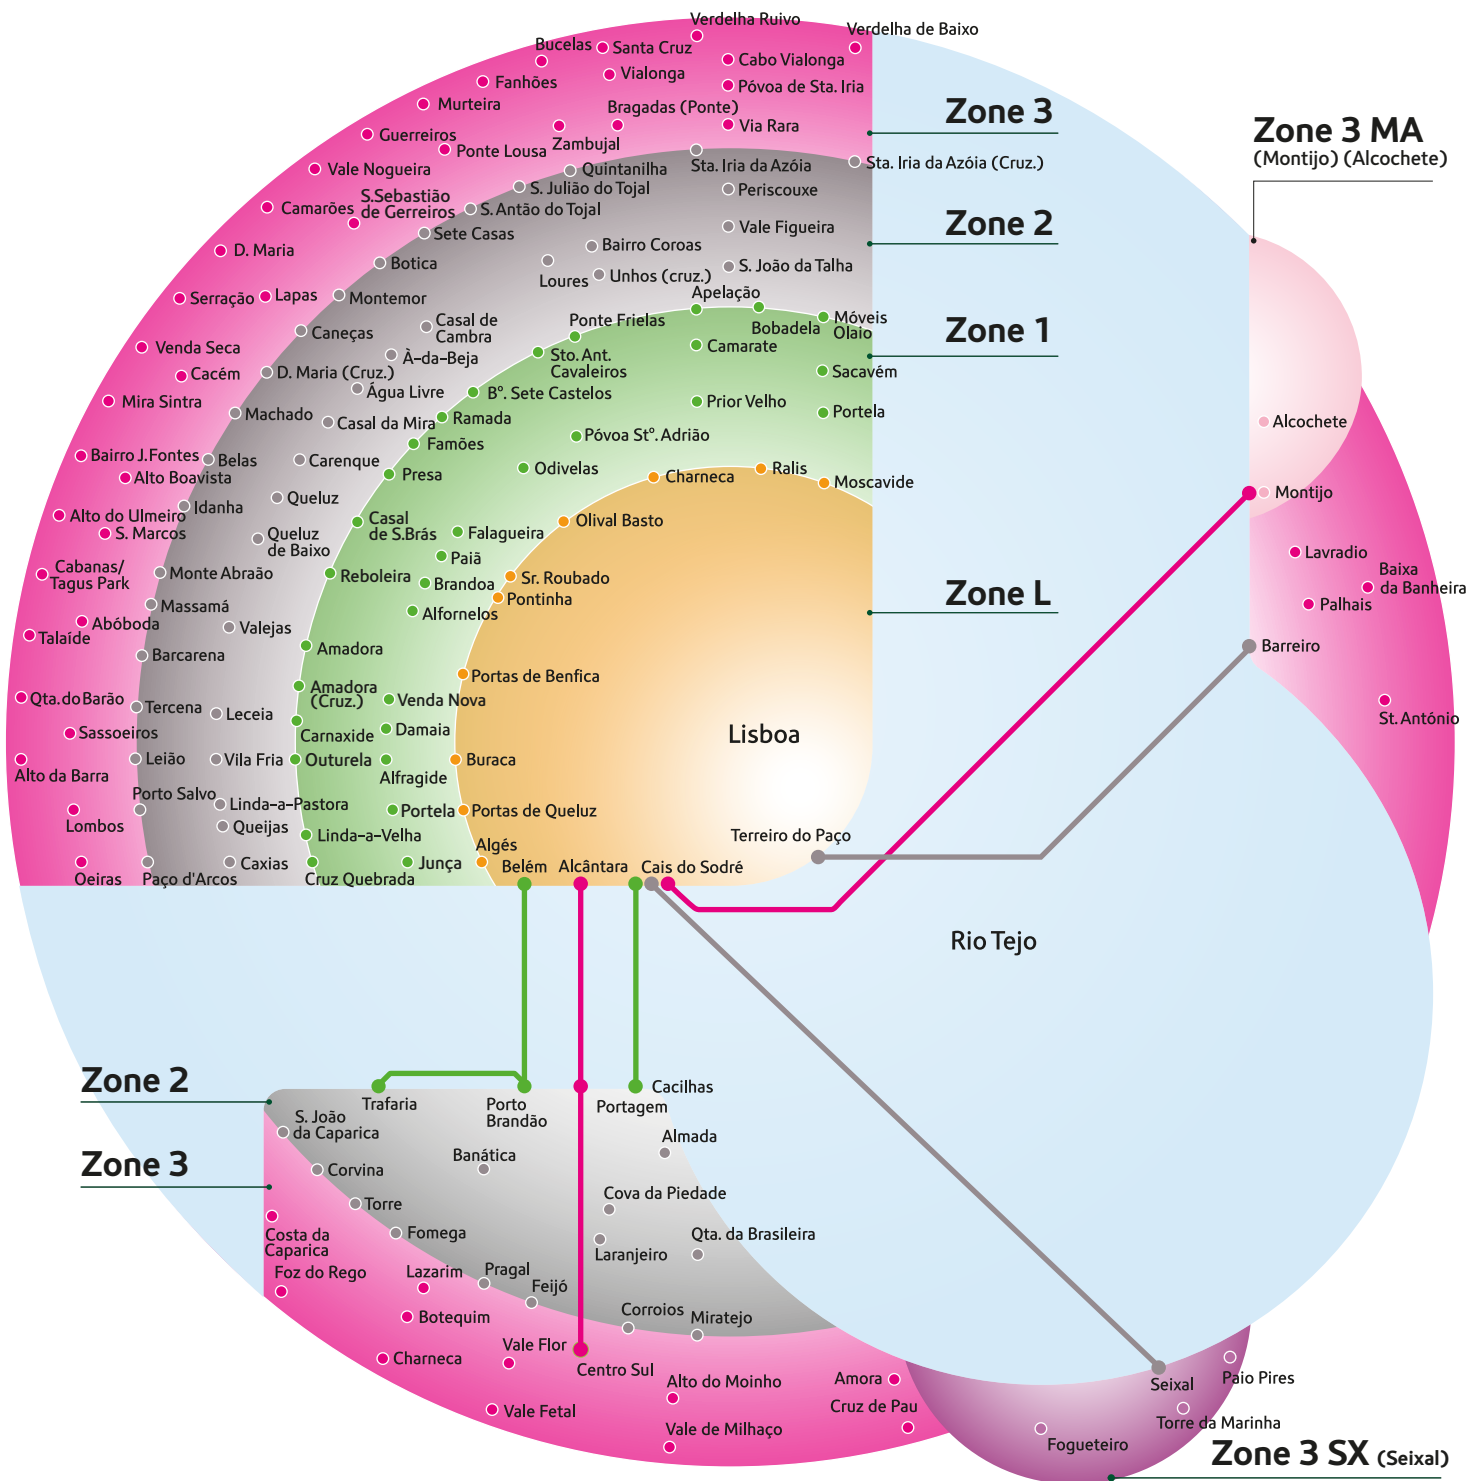

Map of Lisbon Metropolitan Area Zones

- Zone L
- Zone 1
- Zone 2
- Zone 3
- Zone 3 MA (Montijo) (Alcochete)
- Zone 3 SX (Seixal)